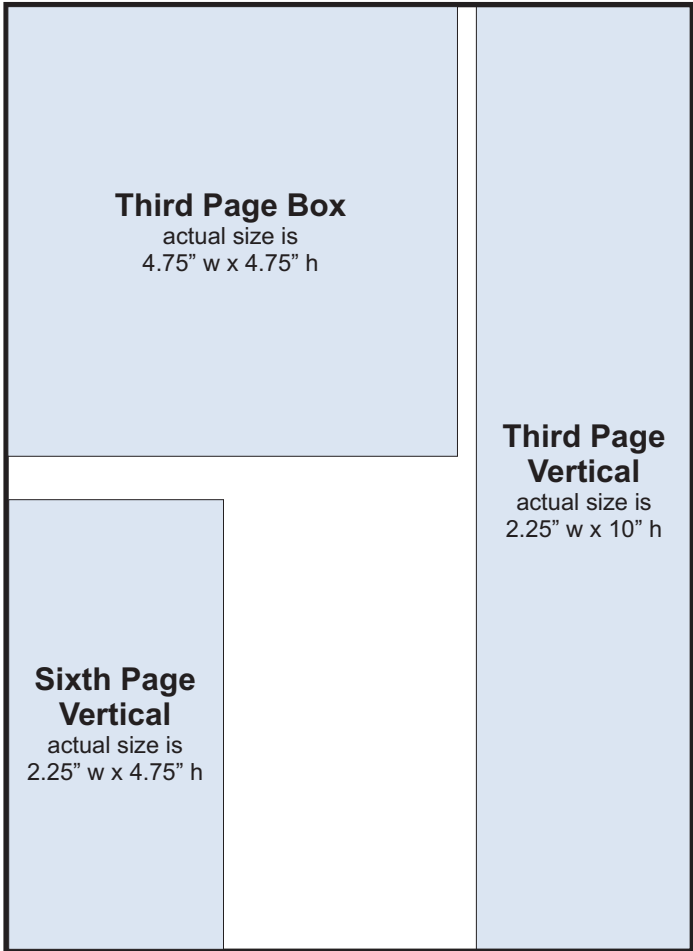

Ad composition & ad changes are FREE if you do not have a camera ready ad!

Simply send us a regular email with the wording you want in your ad and attach specific photos/graphics/logos as jpg or tif files. We'll build the ad and send you a proof copy prior to publication.

For multiple issue orders, pay only for each upcoming issue before the deadline.

All major credit cards accepted. For continuing orders, cards are charged between the 5th & 10th of the deadline month.

Deadlines are on or near the 15th of the "even" numbered months.

December 15th for the Jan./Feb. Issue, February 15th for the Mar/Apr. Issue, etc.

To advertise call 888-577-8091 or email wisdommagazine@gmail.com